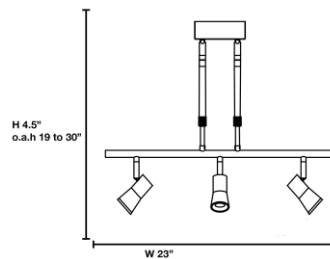

Stock Code: **63063LEDD-BRZ**

Collection: Sleek

PRODUCT INFORMATION

Base: 63063 Parent: 63063LEDD
Mounting Type: Ceiling UPC: 641594207194
Finish: Bronze
Diffuser: N/A

PRODUCT MEASUREMENTS

FIXTURE	BACKPLATE / CANOPY
Length: 3"	Length
Width: 23"	Width:
Diameter	Diameter: 5"
Height: 4.5"	Height: 1.5"
Extension: 5"	
Overall Height: 19-30"	

TECHNICAL SPECIFICATIONS

SPECIFICATIONS

Frame Material: Aluminum
Diffuser Material: Glass
Lamping Type: SSL (Dedicated LED) Jbox: Standard
Lamping Base: SSL Lamp Wattage: 4 W
Lamp Quantity: 3 Total Wattage: 12 W
Voltage: 120v Lamps Included: Yes

Additional Notes:

Telescopic rods included

Project Name: _____

Location: _____

Type: _____

Quantity: _____

Notes:

LINE DRAWING

IES FILE

In addition to Access Lighting's purchase and warranty terms and conditions, by signing below or placing an order, you agree that you are authorized to bind the entity placing any order and acknowledge the following: All of sizes and measurements are approximate and all images are for illustrative purposes only. In the event of an inconsistency, the "Product Measurements" section controls. There also may be slight differences in the colors and designs compared to the displayed and printed images.